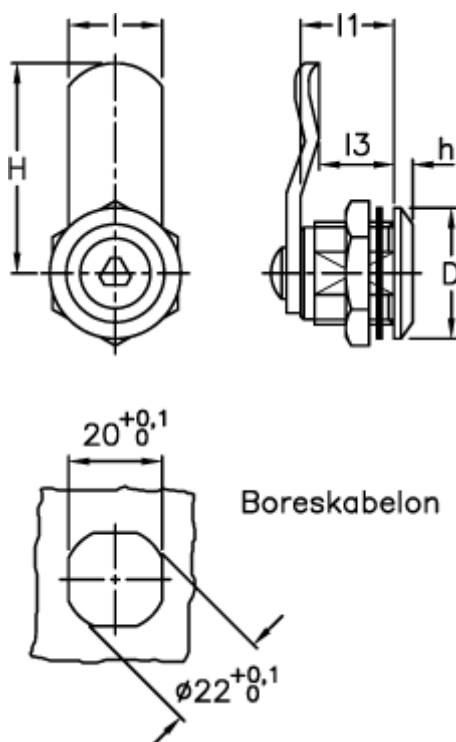

Data Sheet

Article number: 2310421355

Description: E+G Latch w/recessed key
CQ/T-45-18

Measures

$D = 28$

$H = 45$

$h = 4$

$l = 20$

$l_1 = 20$

$l_3 = 18$